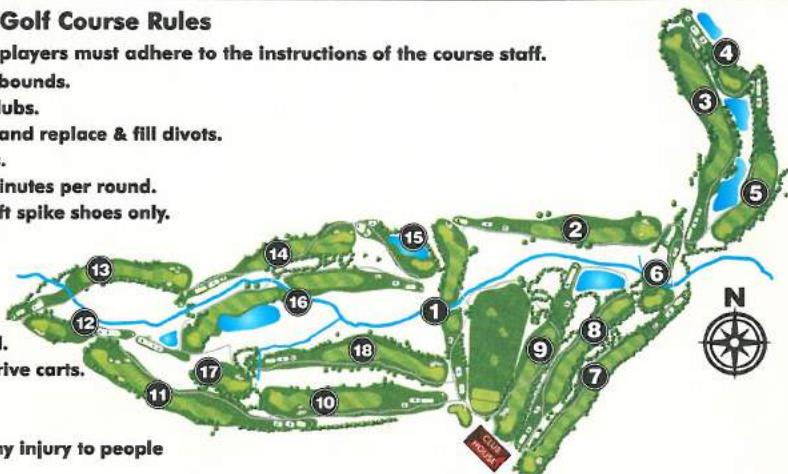

For all your roofing needs

972-670-6173

Residential | Commercial | Tile | Slate

Safe Choice Pest Services

Your choice.. The right choice.. Safe Choice!
Family owned and operated, Servicing the DFW area!

469.955.9081 www.dfwbugman.com

Golf Course Rules

USGA rules govern all play. All players must adhere to the instructions of the course staff.

- All streets and fences are out of bounds.
- All players must have a bag of clubs.
- Repair all ball marks on greens and replace & fill divots.
- No carts on greens or tees boxes.
- Maintain a pace of 4 hours 15 minutes per round.
- Proper golf attire is required. Soft spike shoes only.
No cut-off shorts or shirts.
- Food and beverage must be purchased from Mesquite Golf Club.
- No outside coolers are permitted.
- No one under 16 is allowed to drive carts.
- No more than 2 adults per cart.
- Rake all sand Traps.
- All golfers are responsible for any injury to people or damage to property caused by your actions, including errant golf shots.